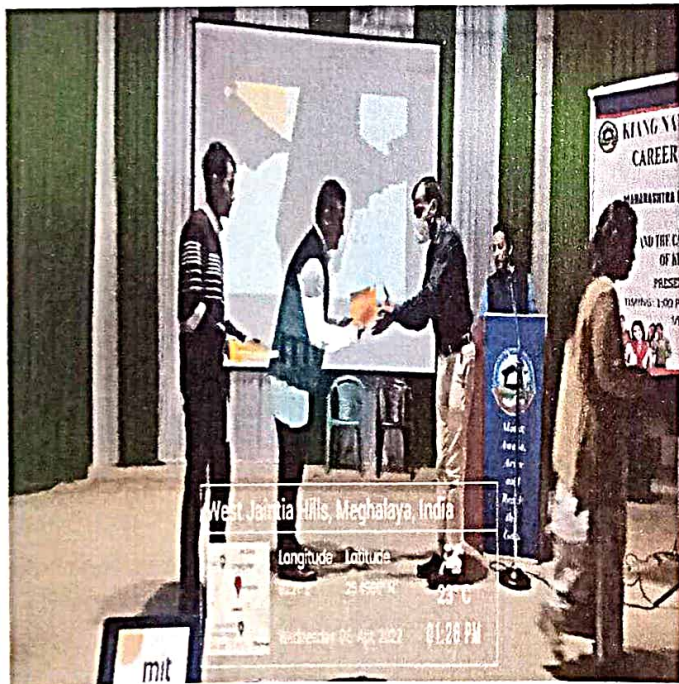

PHOTOS TAKEN DURING THE CAREER AND COUNSELLING PROGRAMME

6th APRIL 2022