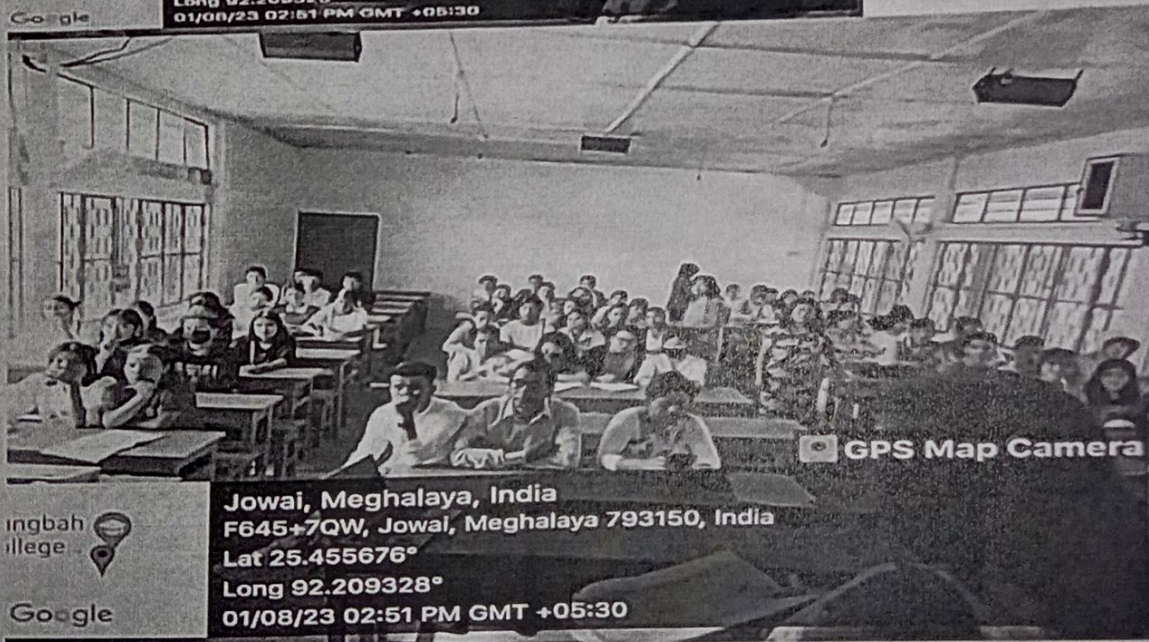

ingbah illege...
Go...gle

Jowai, Meghalaya, India
F645+7QW, Jowai, Meghalaya 793150, India
Lat 25.455676°
Long 92.209328°
01/08/23 02:51 PM GMT +05:30

GPS Map Camera

[Handwritten Signature]
HOD Polsc